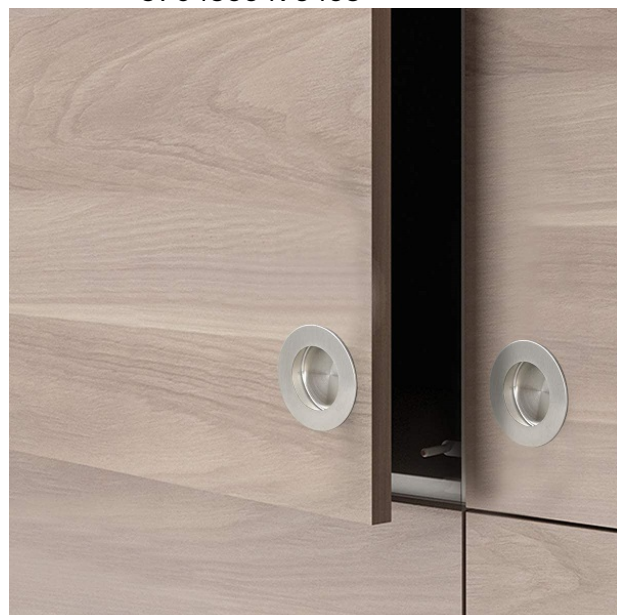

PRODUCT SHEET

Description:

Door Pull Handle SS201, $\varnothing 50 \times 13 \text{mm}$, Bore $\varnothing 40 \text{mm}$, Brushed

Item number:

17.01.700-0

Units	Box	Carton	HS Code	Barcode
Pcs.	10	200	8302420090	 5704866493468