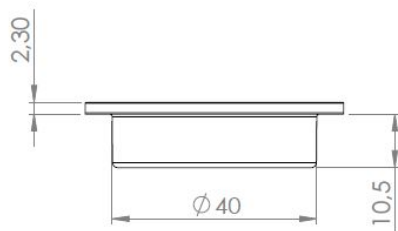

PRODUCT SHEET

Description:

Door Pull Handle SS201, $\varnothing 50 \times 13 \text{mm}$, Bore $\varnothing 40 \text{mm}$, Brushed

Item number:

17.01.700-0

Units	Box	Carton	HS Code	Barcode
Pcs.	10	200	8302420090	 5704866493468